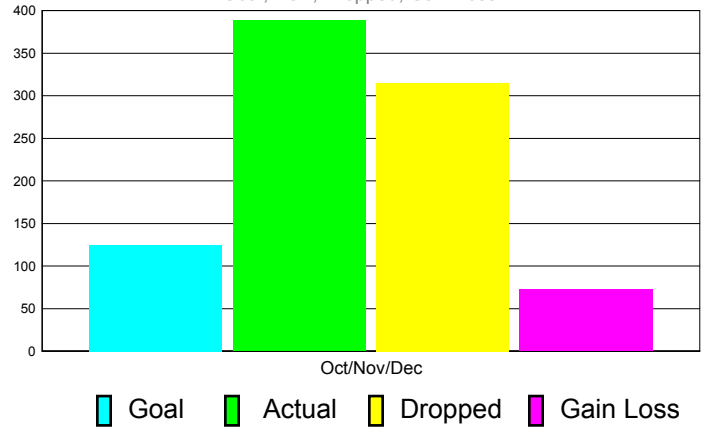

### YTD Status Quo Clubs 2010-2011

Status Quo Clubs Compared to Status Quo Members

## MEMBERSHIP

Membership Results  
2011-2012

Membership  
2010-2011

Month	Net Memb Goal	Actual New Memb	Actual Dropped Memb	Gain/Loss of Memb	Gain/ Loss of Memb
Oct/Nov/Dec	125	388	315	73	8
<b>Totals</b>	<b>125</b>	<b>388</b>	<b>315</b>	<b>73</b>	<b>8</b>

### Membership Results 2011-2012

Goal, New, Dropped, Gain/Loss