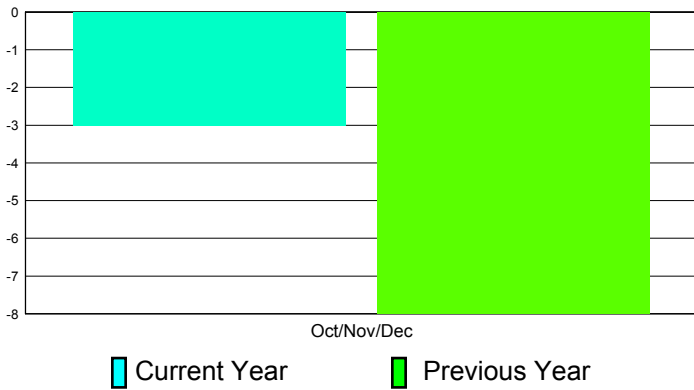

Comparison of Club Gain/Loss

Current Year Compared to the Previous Year