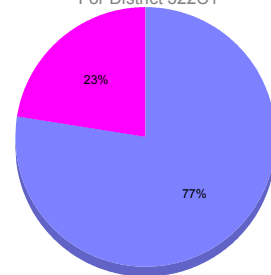

Gender Comparison 2010-2011

For District 322C1

Oct/Nov/Dec

■ Male   ■ Female