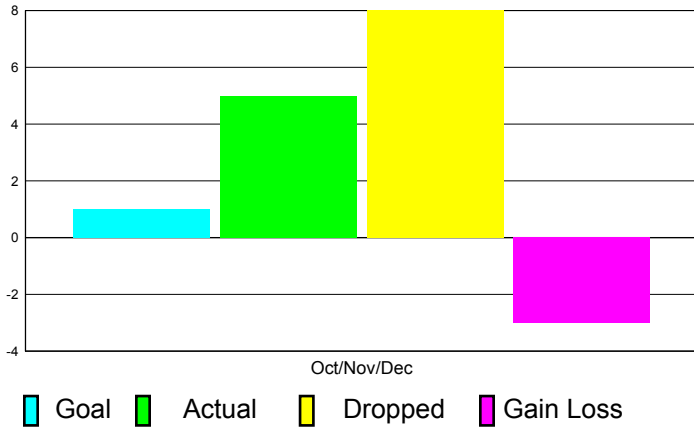

## CLUBS

Club Results  
2011-2012

Clubs  
2010-2011

Month	New Club Goal	Actual New Clubs	Actual Dropped Clubs	Gain/Loss of Clubs	Gain/Loss of Clubs
Oct/Nov/Dec	1	5	8	-3	-8
<b>Totals</b>	<b>1</b>	<b>5</b>	<b>8</b>	<b>-3</b>	<b>-8</b>

### Club Results 2011-2012

Goal, New, Dropped, Gain/Loss

### Comparison of Club Gain/Loss

Current Year Compared to the Previous Year