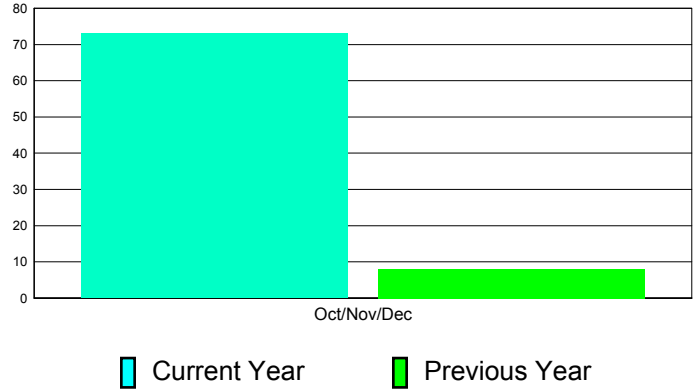

Comparison of Membership Gain/Loss

Current Year Compared to the Previous Year